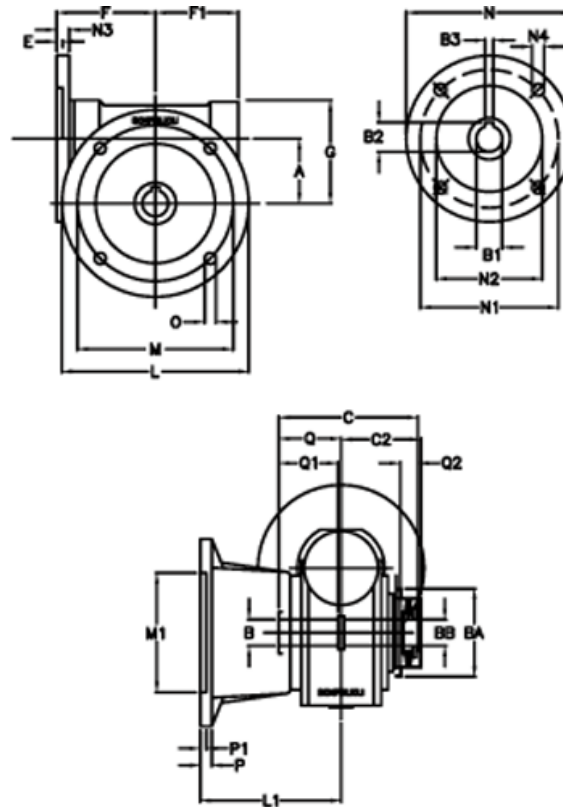

Data Sheet

Article number: 390204407062216

Description: Worm Gear with Torque Limiter
VF 44-L1-FA-70-P63B5

Measures

| | | | |
|------------|-------------------------------|-----------|----------|
| a = 44.6 | C2 = 48 | m = 87 | P = 9 |
| B = 18 | Description = VF 44FA-xx-63B5 | M1 = 60 | P1 = 7 |
| B1 E7 = 11 | E = 2 | N = 140 | Q = 32.0 |
| B2 = 12.8 | F = 65 | N1 = 115 | Q1 = 32 |
| B3 H9 = 4 | F1 = 54 | N2 = 95 | Q2 = 12 |
| BA = 40 | g = 71 | N3 = 10.5 | |
| BB H7 = 11 | L = 110 | N4 = 9.5 | |
| C = 79 | L1 = 90 | O = 8.5 | |